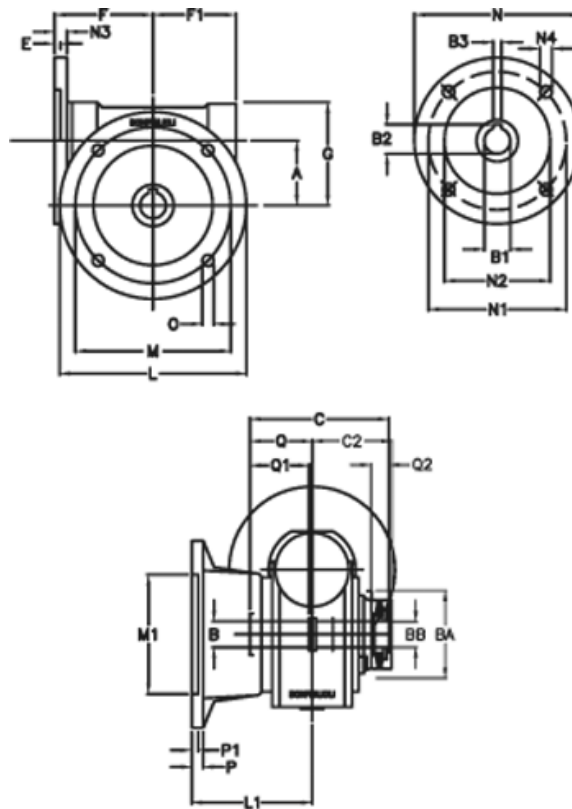

Article number: 390204902442836

Description: Worm Gear with Torque Limiter
VF 49-L2-F-24 P71B14

Measures

a = 49.50	C2 = 63,5	m = 90	P = 12
B = 25	Description = VF 49F-xx-71B14	M1 = 70	P1 = 10
B1 E7 = 14	E = 3.0	N = 105	Q = 51.0
B2 = 16.3	F = 70	N1 = 85	Q1 = 41
B3 H9 = 5	F1 = 63	N2 = 70	Q2 = 15
BA = 63	g = 80	N3 = 10.5	
BB H7 = 14	L = 125	N4 = 6.5	
C = 105	L1 = 85.5	O = 10.5	